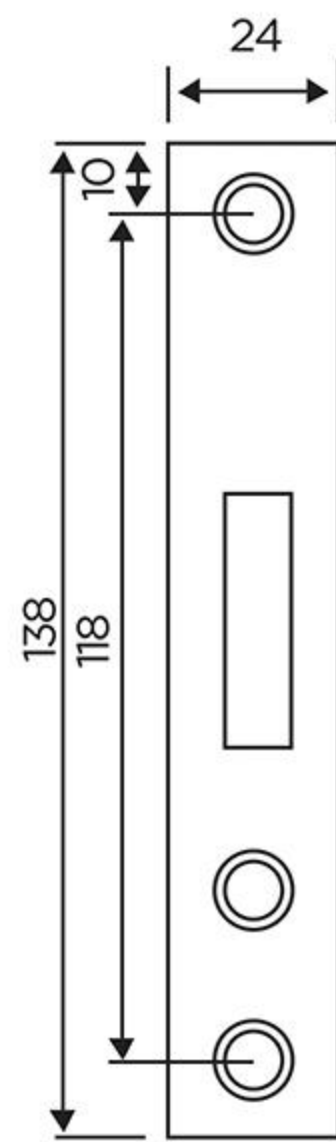

## DEADBOLT LOCK

### DTML028

SUS 304 Forend, Strike Plate & Dead Bolt

Finish: SSS

PVD

Backset: 55 mm

Forend plate type: Square

2-Turn Dead Bolt

Suitable for Entrance or Store Room Doors