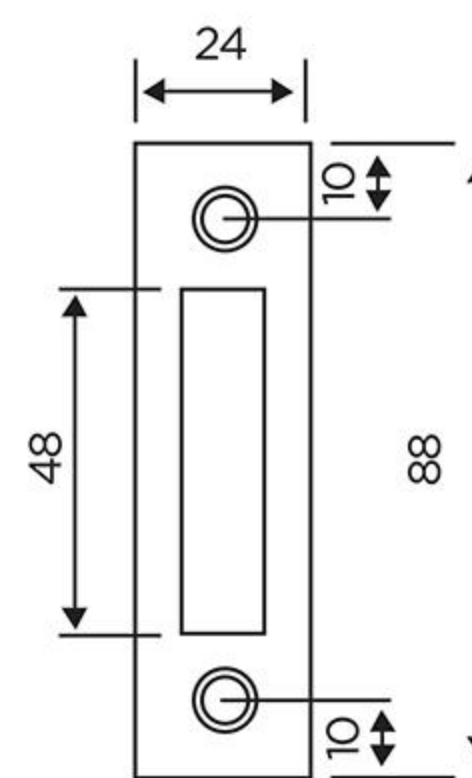

## DEADBOLT LOCK

### DTML028

SUS 304 Forend, Strike Plate & Dead Bolt

Finish: SSS

PVD

Backset: 55 mm

Forend plate type: Square

2-Turn Dead Bolt

Suitable for Entrance or Store Room Doors