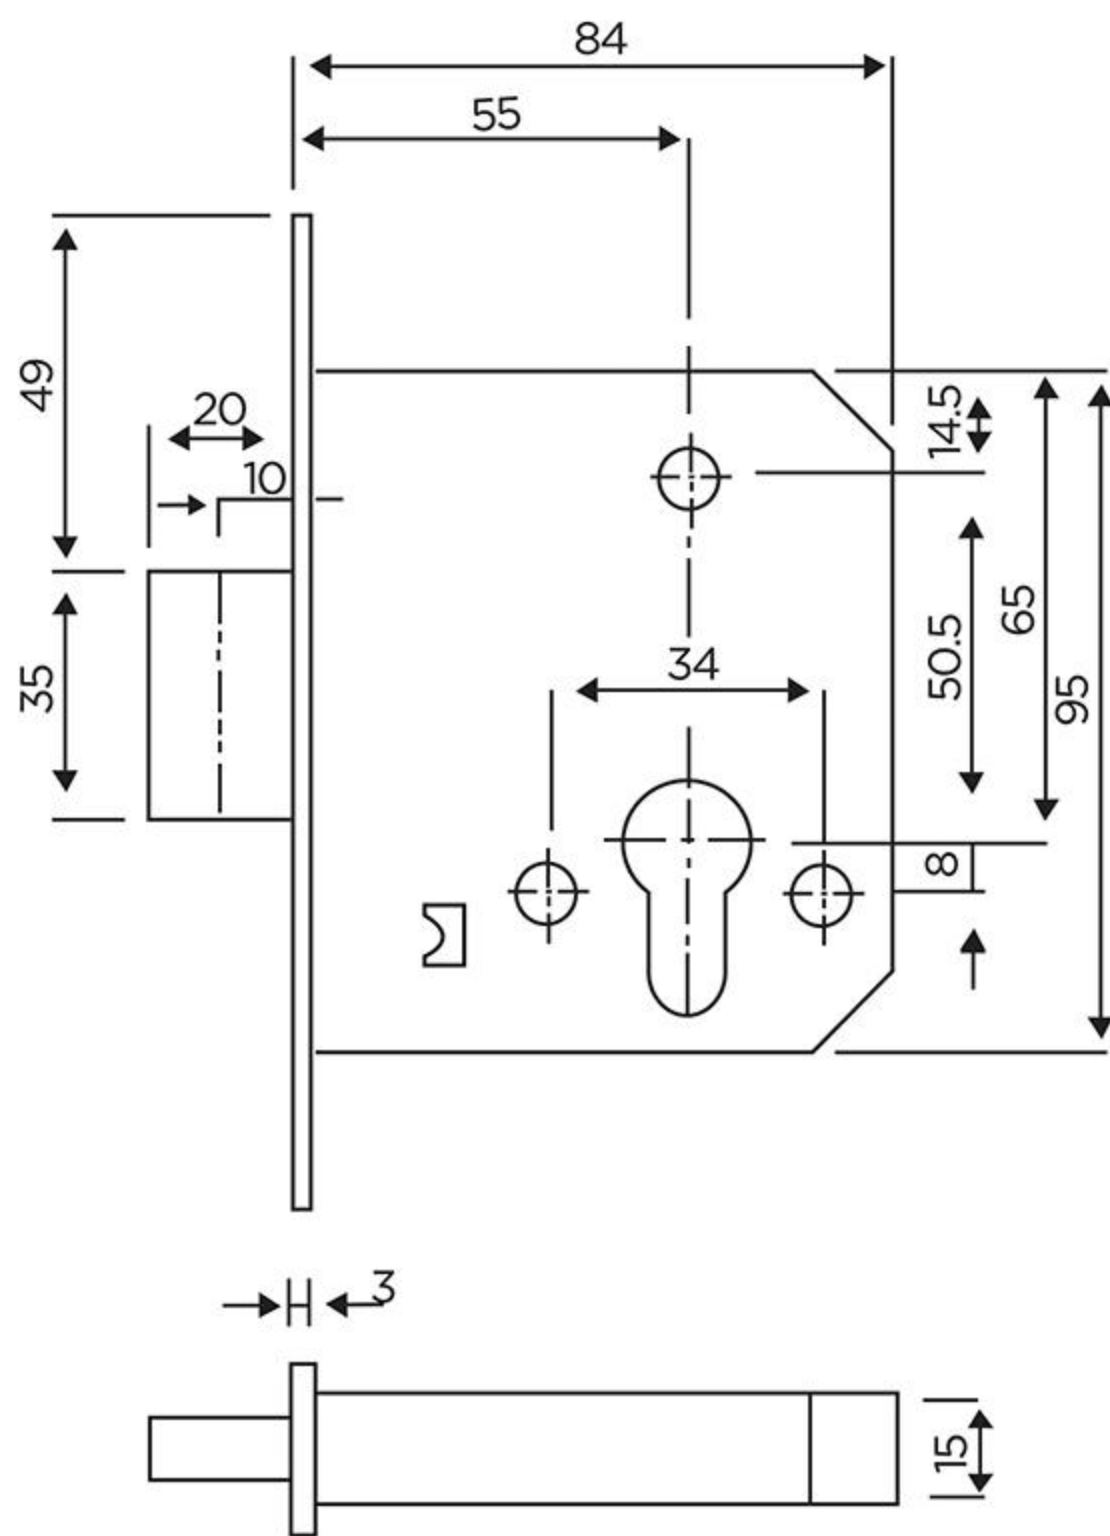

## DEADBOLT LOCK

### DTML028

SUS 304 Forend, Strike Plate & Dead Bolt

Finish: SSS

PVD

Backset: 55 mm

Forend plate type: Square

2-Turn Dead Bolt

Suitable for Entrance or Store Room Doors