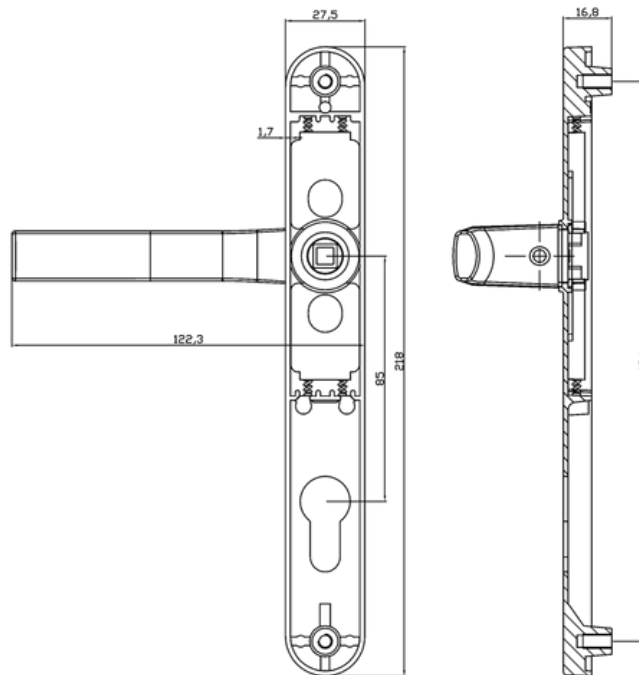

DORFIT
Designer Hardware

WINDOW & GATE FITTINGS

NARROW HANDLE DTANH85

Material: Aluminum

Finish: Black | White

Quality Incomparable