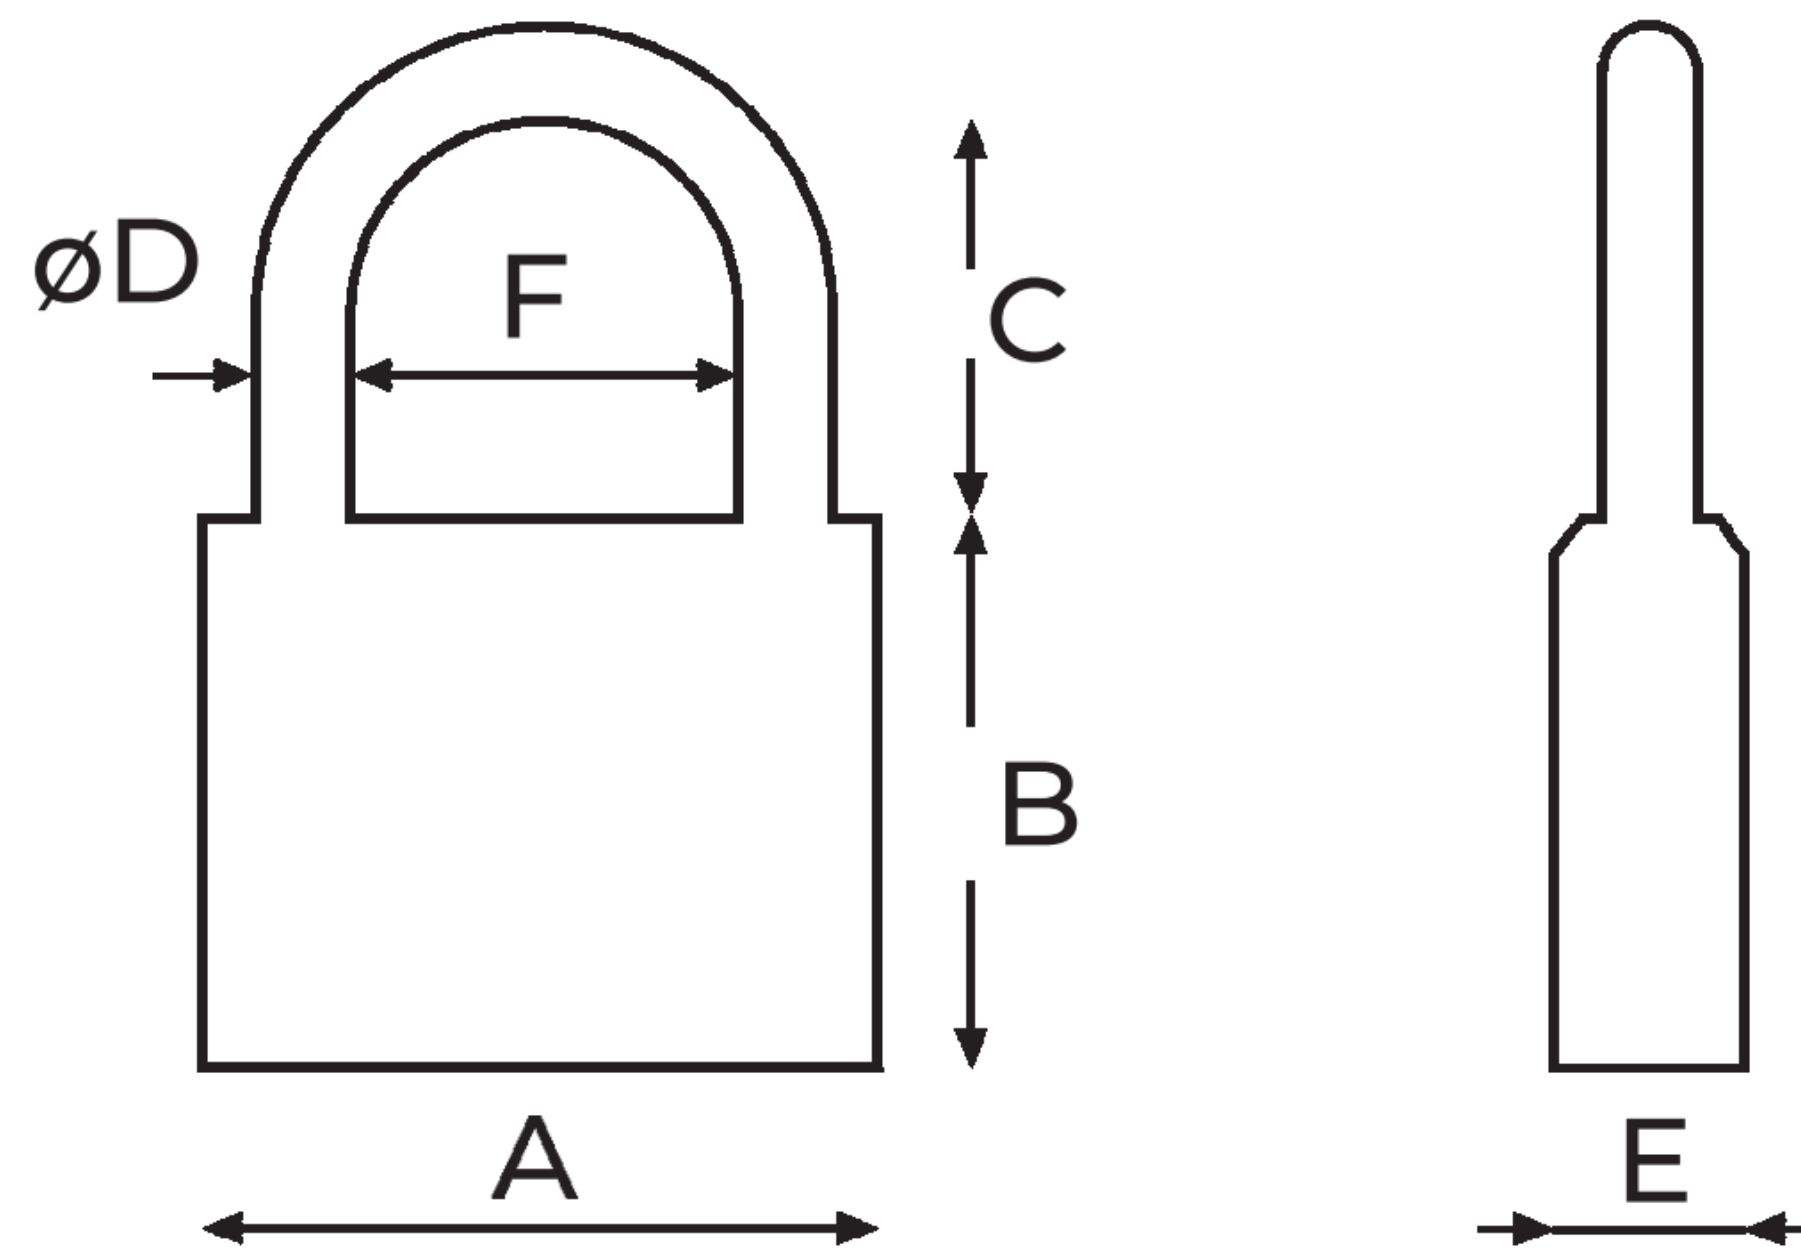

STANDARD PADLOCK DTPS

Brass Body with Steel Shackle
2 keys

Item Code	A (mm)	B (mm)	C (mm)	D (mm)	E (mm)	F (mm)
DTPS20	20	21	12	3.5	10.5	11.5
DTPS25	25	25	15	4	11.5	13.5
DTPS30	30	28	18	5	13	17
DTPS40	40	33	24	6	13.6	24
DTPS50	50	42	30	8	16.3	29
DTPS60	60	44	38	10	17.8	34
DTPS70	70	50	42	10	18.8	40