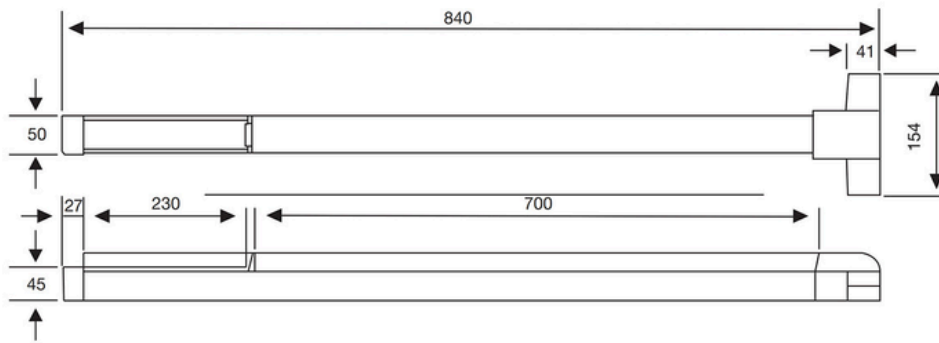

DORFIT
Designer Hardware

ARCHITECTURAL HARDWARE

PANIC EXIT DEVICE DT97-SS

Material: Stainless Steel

Finish: Stainless Steel

Maximum Door Weight: 200 Kgs

Maximum Door Width: 1320 mm

Quality Incomparable