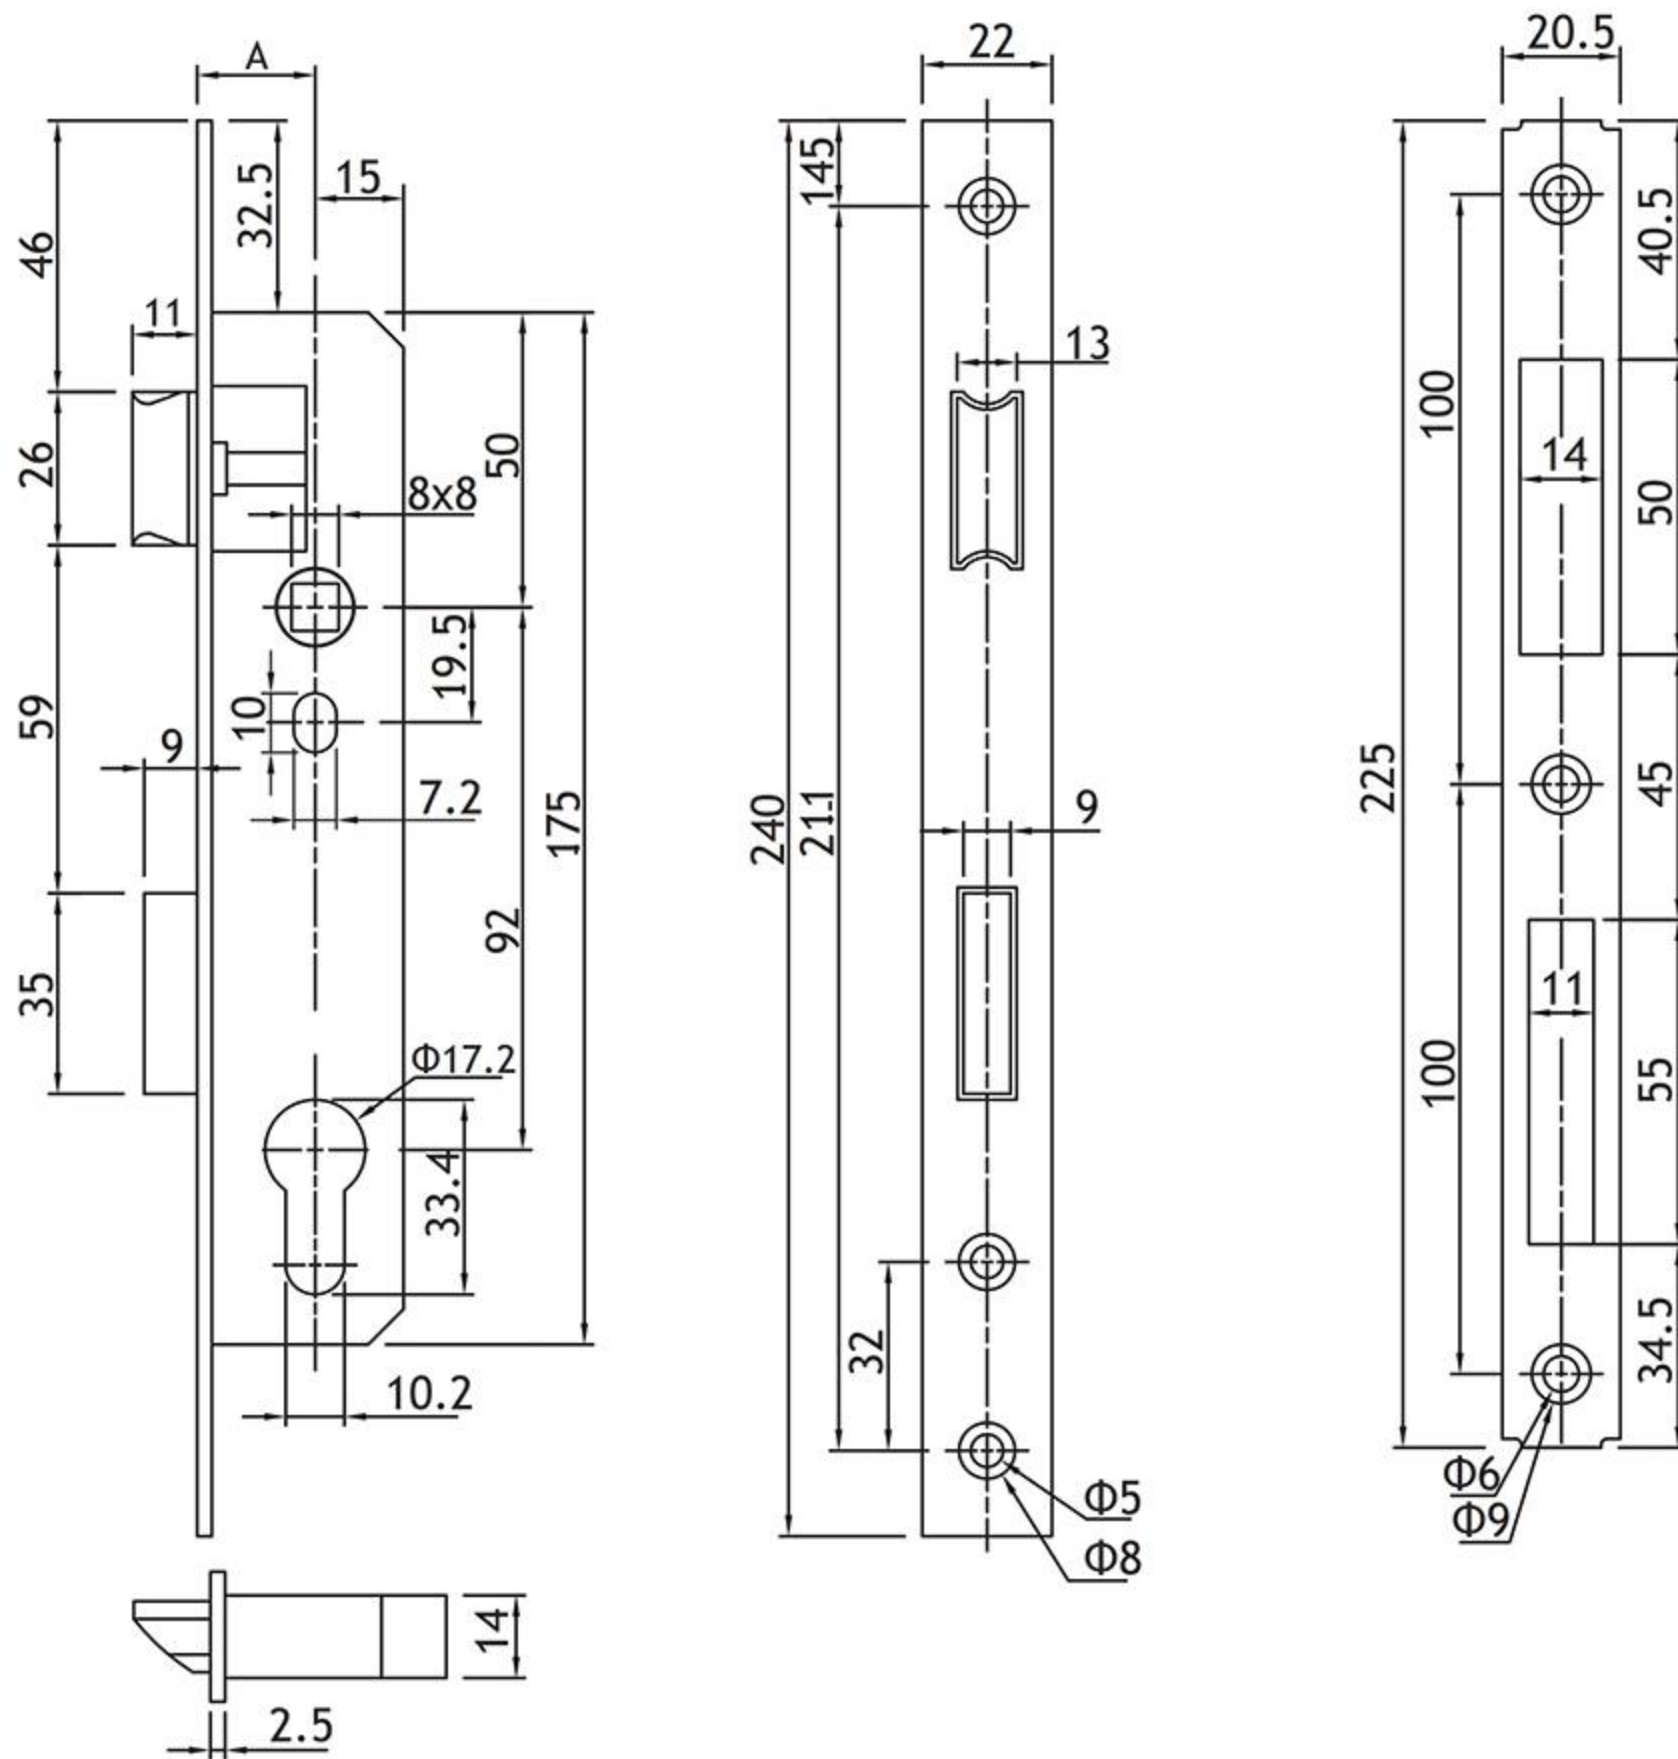

NARROW TYPE LATCH LOCK

SUS 304 Forend, Strike Plate, Follower, Latch Bolt & Dead Bolt

Finish: SSS

Distance: 92 mm

Follower: 8x8 mm

Forend plate type: Square

Reversible Latch bolt

1-Turn Dead Bolt

Item Code	Backset Size (A) mm
DTML008-2092	20 mm
DTML008-2592	25 mm
DTML008-3092	30 mm
DTML008-3592	35 mm

Lockcase Reversible Direction

APPLICABLE FOR DOORS WOODEN DOORS | METAL DOORS | SWING GATES