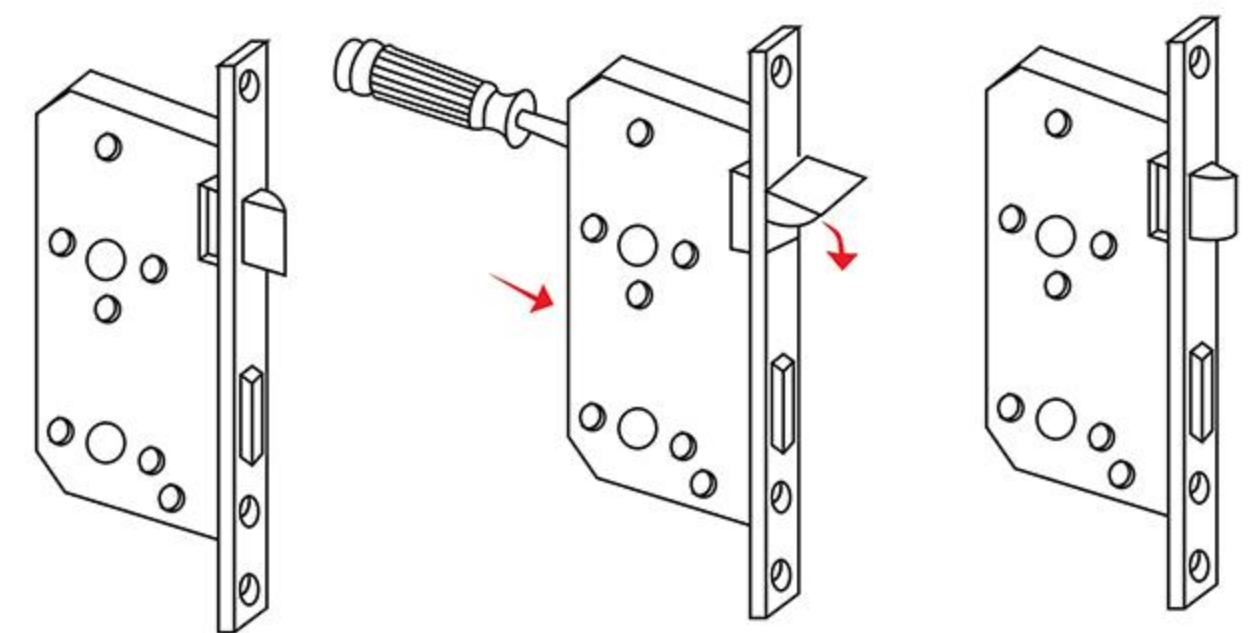

NARROW TYPE LATCH LOCK

SUS 304 Forend, Strike Plate, Follower, Latch Bolt & Dead Bolt

Finish: SSS

Distance: 92 mm

Follower: 8x8 mm

Forend plate type: Square

Reversible Latch bolt

1-Turn Dead Bolt

Item Code	Backset Size (A) mm
DTML008-2092	20 mm
DTML008-2592	25 mm
DTML008-3092	30 mm
DTML008-3592	35 mm

Lockcase Reversible Direction

APPLICABLE FOR DOORS WOODEN DOORS | METAL DOORS | SWING GATES