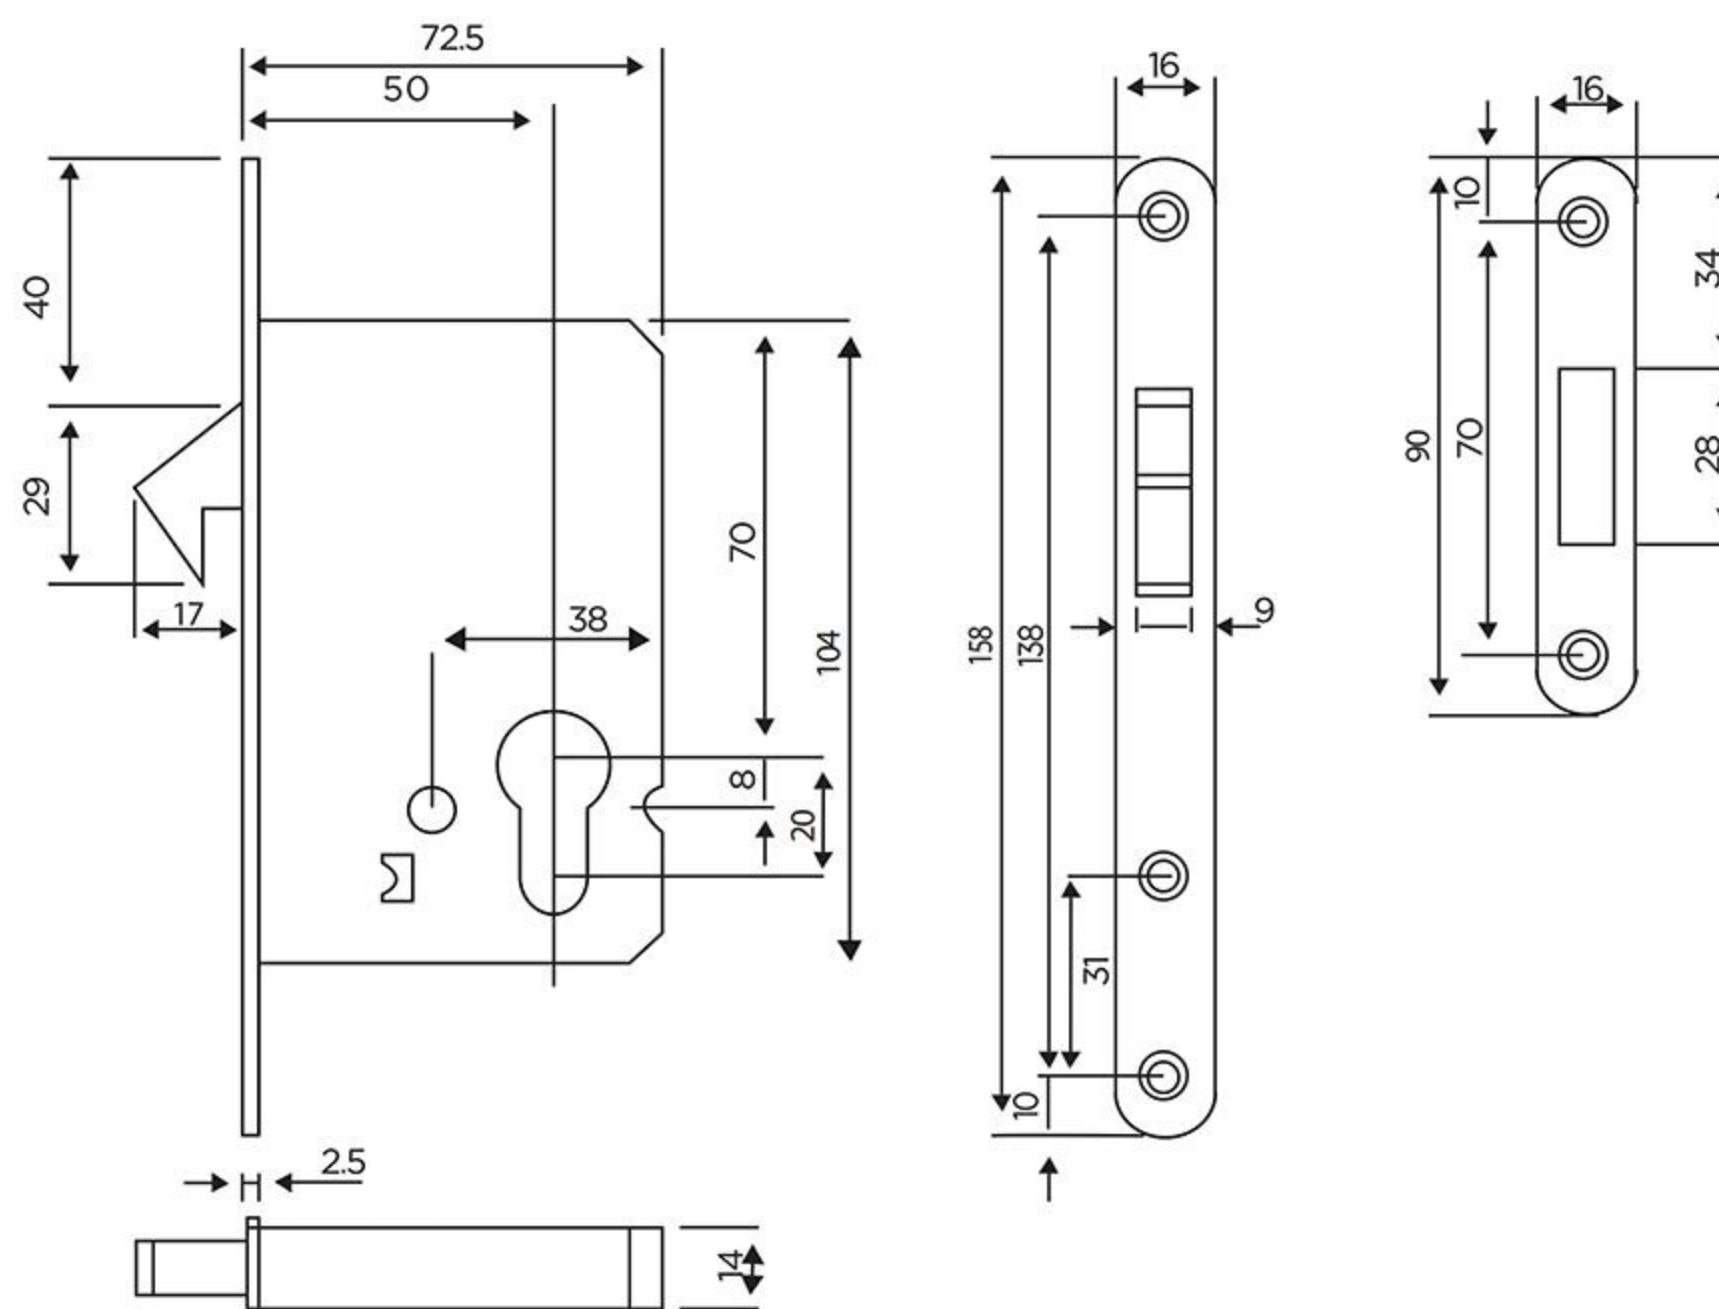

SLIDING DOOR HOOK LOCK DTML015

SUS 304 Forend, Strike Plate & Hook Bolt
 Finish: SSS
 Backset Size: 50 mm
 Forend plate type: Round
 Suitable for Sliding Doors

APPLICABLE FOR DOORS WOODEN DOORS | METAL DOORS | SLIDING DOORS