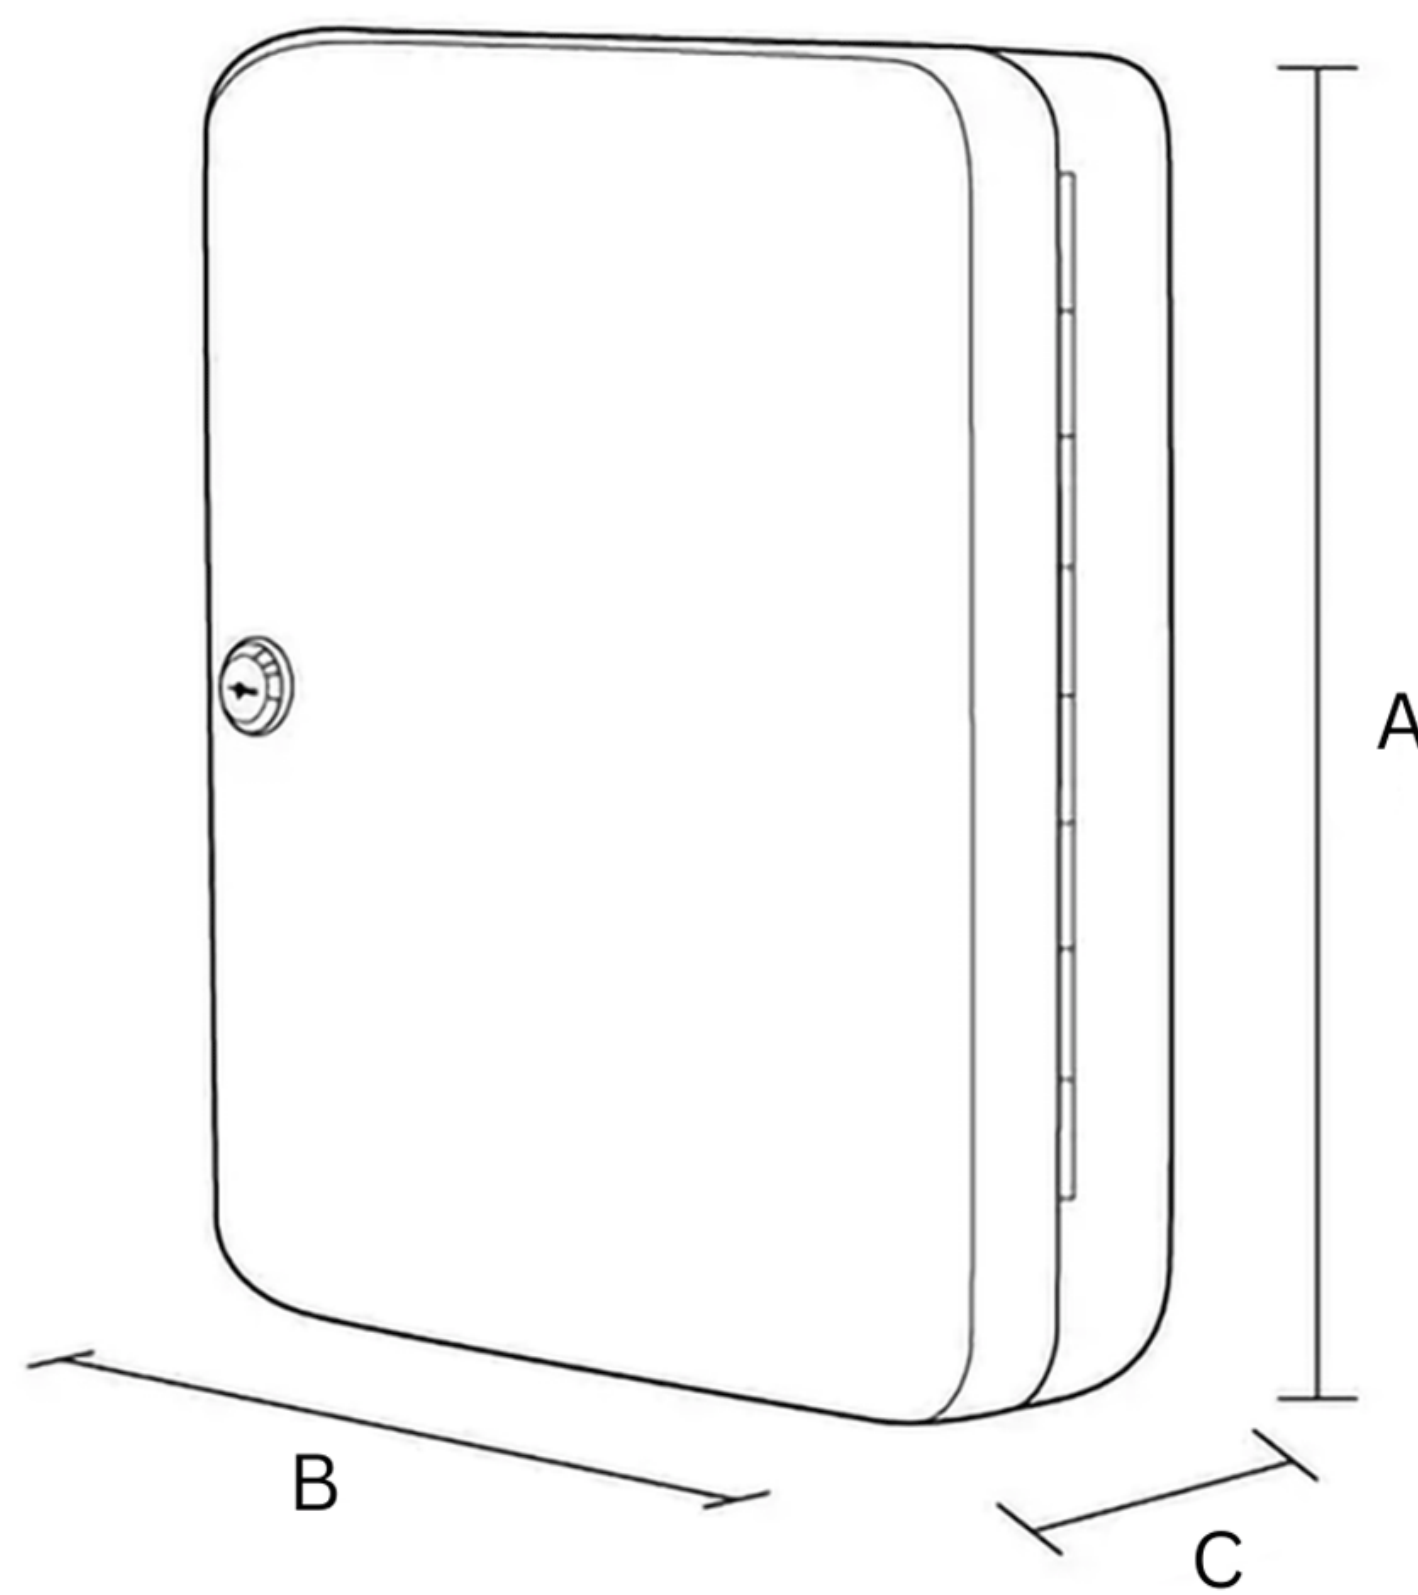

KEY CABINET

KEY CABINET DTKC

Material: Iron

Color: Beige

Accessories Included: 2 Keys for Security Lock,
Key Tags, Number Sticker Sheet, Screws and Plugs

Item Code	Hooks	A (mm)	B (mm)	C (mm)
DTKC0020	20	200	160	75
DTKC0048	48	250	180	75
DTKC0093	93	300	240	75
DTKC0150	150	300	240	90
DTKC0200	200	370	285	90
DTKC0300	300	550	380	200