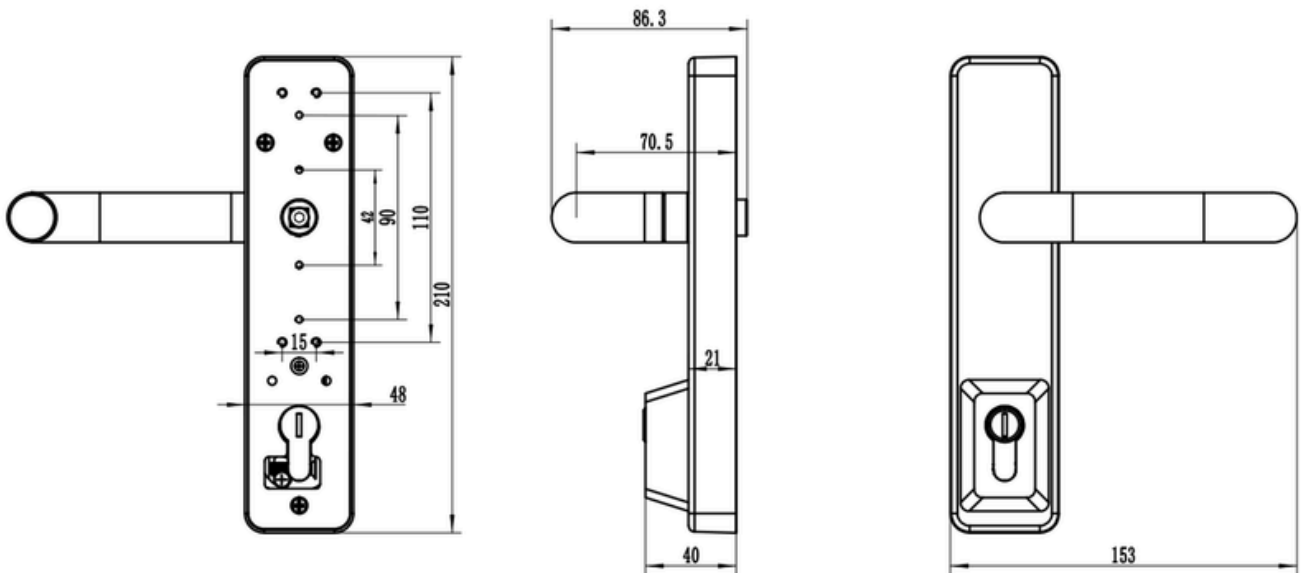

DORFIT
Designer Hardware

PANIC DOOR HARDWARE

EXTERNAL LOCKING DTPD015

Material: Stainless Steel

Finish: SSS

Key: 3 SC Brass Cylinder & 3 SC Brass Keys

Certificate: CE 4 Hours Fire Rated (EN1125 & EN1643)

Quality Incomparable