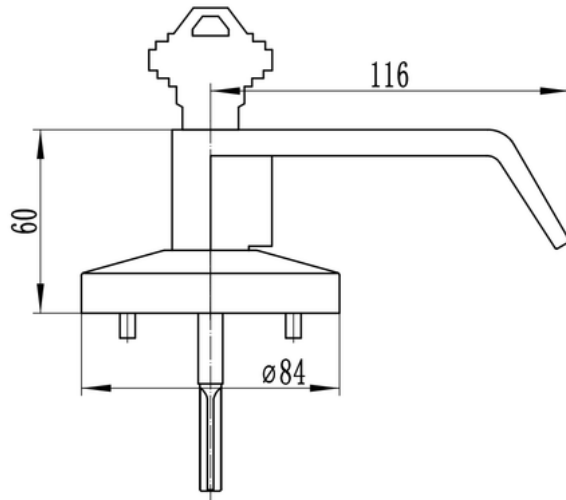

DORFIT
Designer Hardware

PANIC DOOR HARDWARE

EXTERNAL LOCKING DTPD012

Material: Stainless Steel

Finish: Stainless Steel

Key: SC Brass Cylinder & 3 SC Brass Keys

Certificate: CE 4 Hours Fire Rated (EN1125 & EN1643)