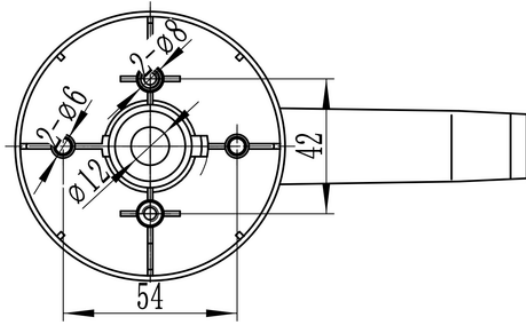

DORFIT
Designer Hardware

PANIC DOOR HARDWARE

EXTERNAL LOCKING DTPD012

Material: Stainless Steel

Finish: Stainless Steel

Key: SC Brass Cylinder & 3 SC Brass Keys

Certificate: CE 4 Hours Fire Rated (EN1125 & EN1643)