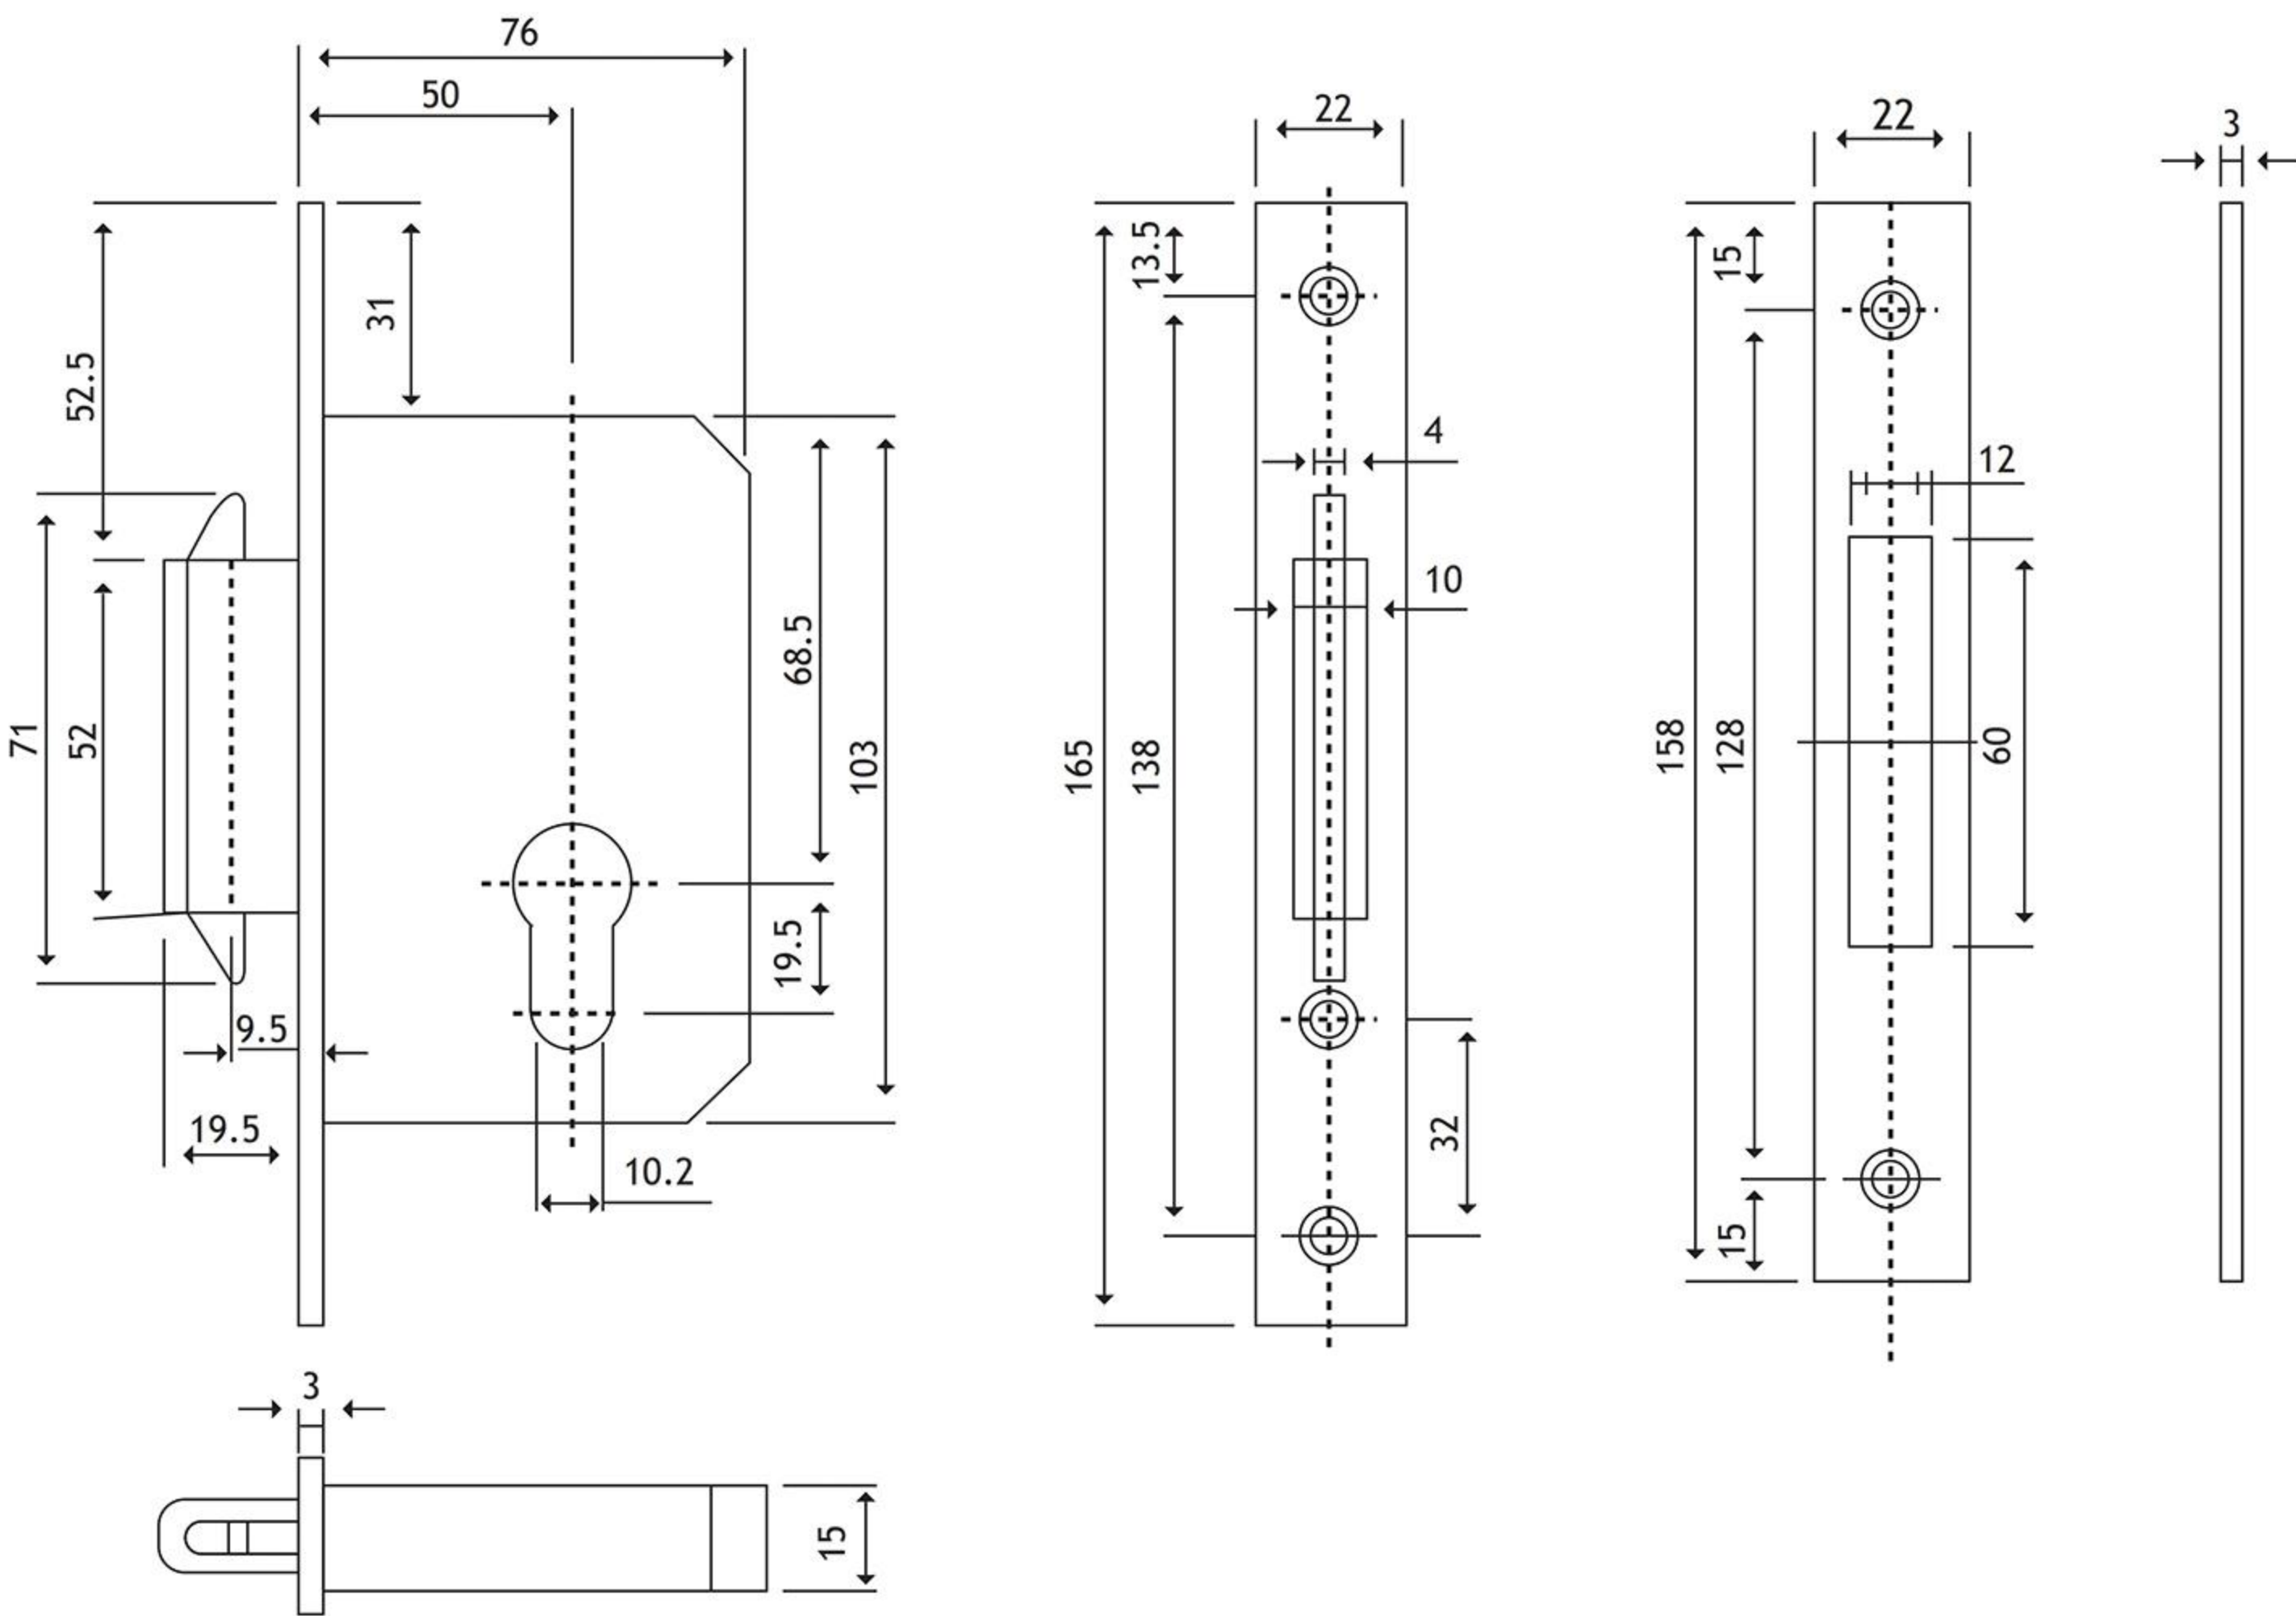

SLIDING DOOR DOUBLE HOOK LOCK DTML031

SUS 304 Forend, Strike Plate & Dead Bolt
 Finish: SSS
 PVD
 Backset: 50 mm
 Forend plate type: Square
 Suitable for Sliding Doors

APPLICABLE FOR DOORS WOODEN DOORS | METAL DOORS | SLIDING DOORS